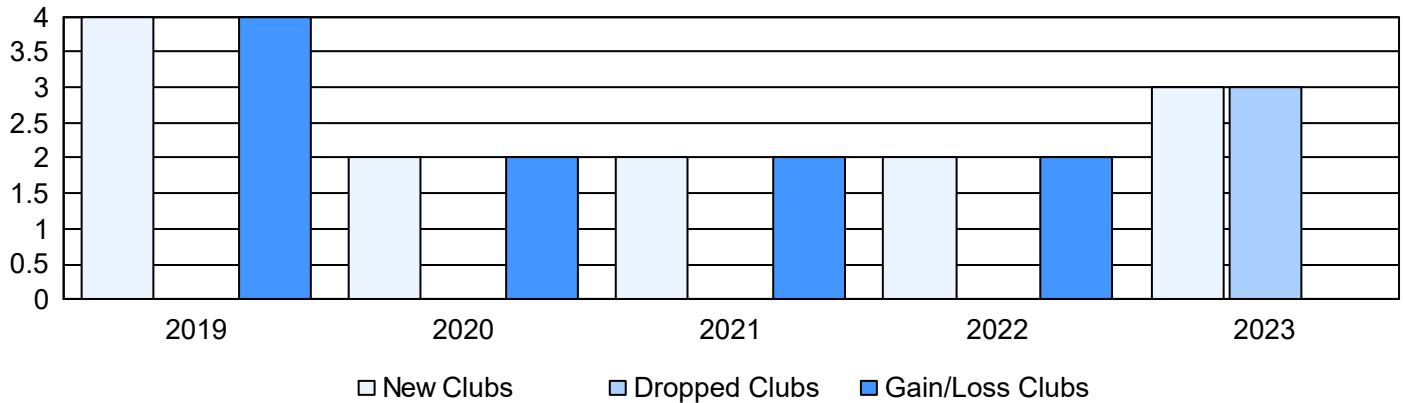

Year	New Clubs	Dropped Clubs	Gain/ Loss Clubs	New Members	Charter Members	Reinstate Members	Transfer Members	Total Member Added	Total Members Dropped	Gain/ Loss Members
2018-2019	4	0	4	45	91	1	0	137	42	95
2019-2020	2	0	2	1	42	0	0	43	4	39
2020-2021	2	0	2	0	41	0	0	41	22	19
2021-2022	2	0	2	2	43	0	0	45	36	9
2022-2023	3	3	0	72	69	0	0	141	105	36
Average	3	1	2	24	57	0	0	81	42	40

Clubs