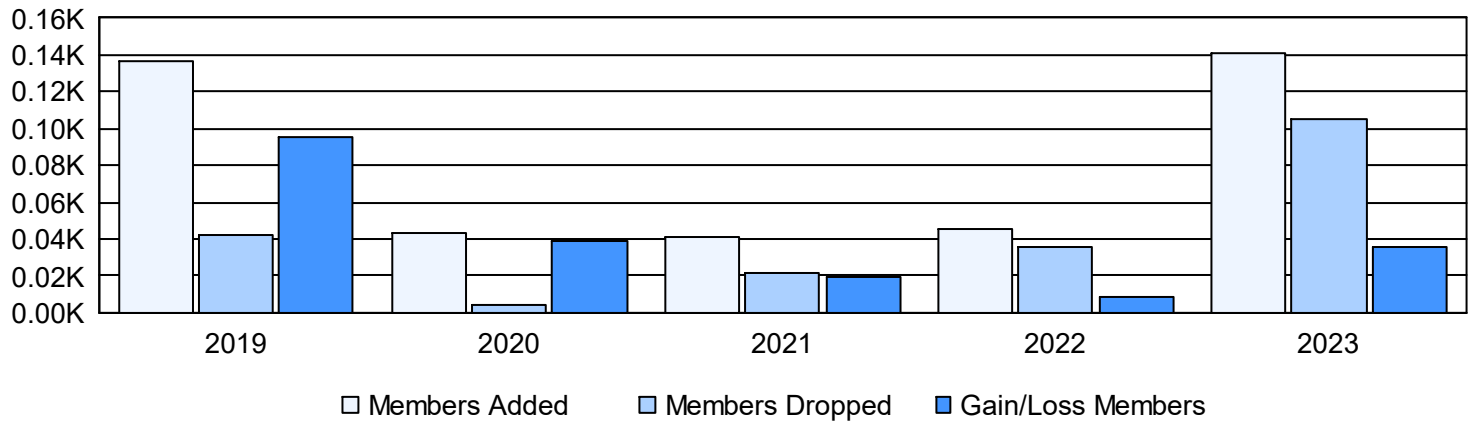

Year	New Clubs	Dropped Clubs	Gain/ Loss Clubs	New Members	Charter Members	Reinstate Members	Transfer Members	Total Member Added	Total Members Dropped	Gain/ Loss Members
2018-2019	4	0	4	45	91	1	0	137	42	95
2019-2020	2	0	2	1	42	0	0	43	4	39
2020-2021	2	0	2	0	41	0	0	41	22	19
2021-2022	2	0	2	2	43	0	0	45	36	9
2022-2023	3	3	0	72	69	0	0	141	105	36
Average	3	1	2	24	57	0	0	81	42	40

Clubs

Members