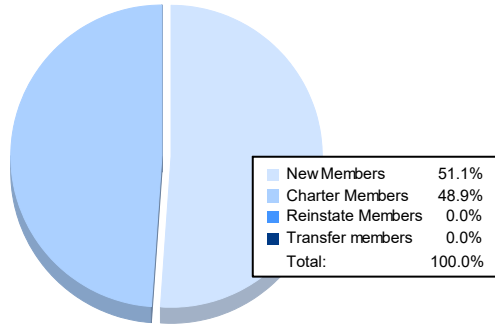

Membership Composition June 2023 Cumulative